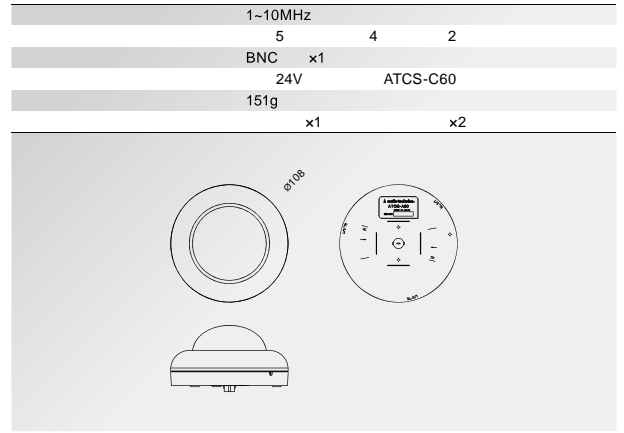

■
"001" ID
"002" ID

"001"

■
ID001 TALK
2
TALK

BNC
LED

ATCS-M60

UK

ATCS-M60
ATCS-M60

1

(ATCS-M60)

(ATCS-B60)

12

()

()

OPTIONS Software

ATCS-60

ATCS-60