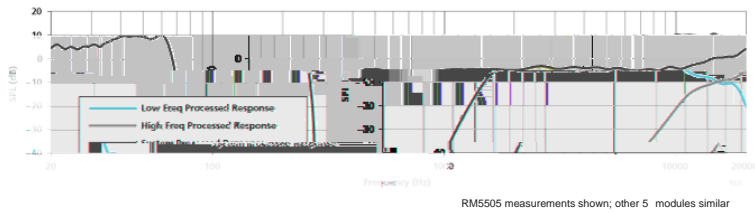

RoomMatch® 5 vertical asymmetrical DeltaQ™ array loudspeakers for installation

Key Features

- **Bose EMB2 compression drivers** – deliver the vocal power normally associated with 3-way systems with frequencies from 500 Hz to

RoomMatch® 5 vertical asymmetrical DeltaQ™ array loudspeakers for installation

On-Axis Frequency Response

Beamwidth

Mechanical Drawings

1. response and
- 2.
- 3.
- 4.