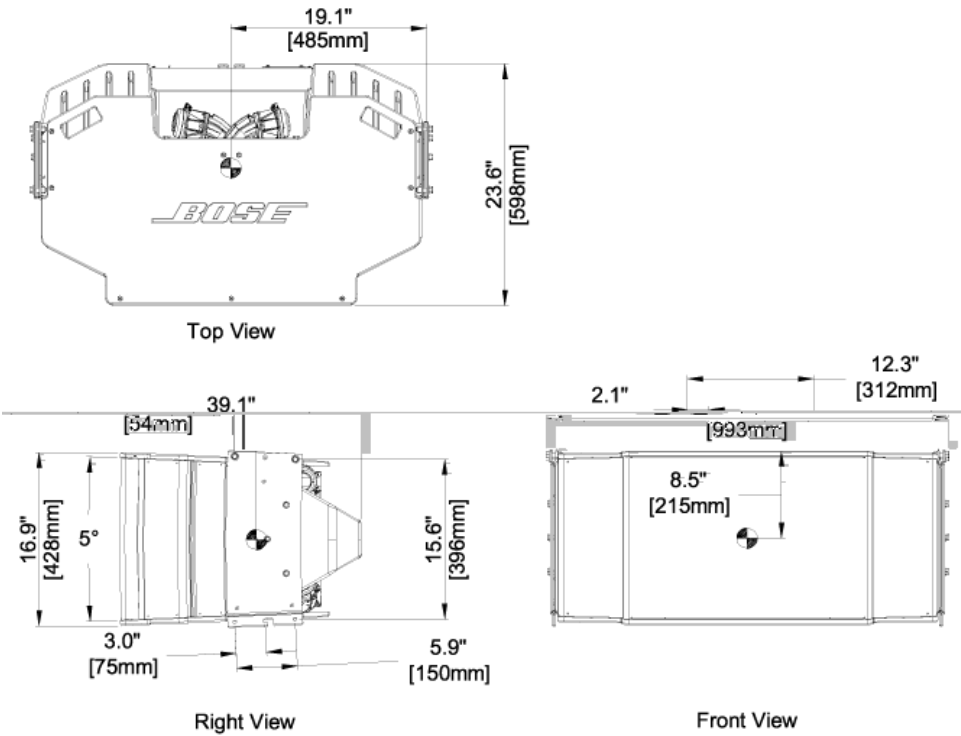

RoomMatch® 5 vertical asymmetrical DeltaQ™ array loudspeakers for installation

On-Axis Frequency Response

Beamwidth

Mechanical Drawings

1. response and
- 2.
- 3.
- 4.