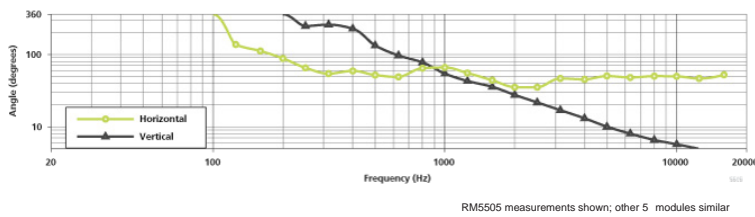

RoomMatch® 5 vertical asymmetrical DeltaQ™ array loudspeakers for installation

Key Features

- **Bose EMB2 compression drivers** – deliver the vocal power normally associated with 3-way systems with frequencies from 500 Hz to

RoomMatch® 5 vertical asymmetrical DeltaQ™ array loudspeakers for installation

On-Axis Frequency Response

Beamwidth

Mechanical Drawings

1. response and
- 2.
- 3.
- 4.