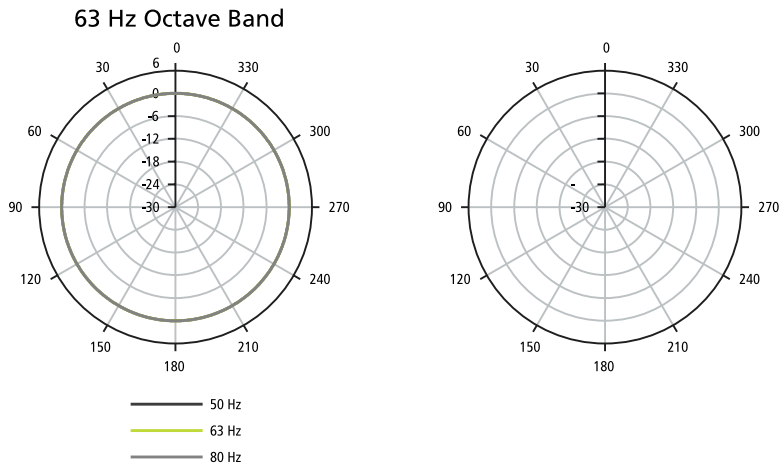

LT 6403
full-range loudspeaker

BOSE

LT 6403

full-range loudspeaker

Directivity Index and Q

LT 6403

full-range loudspeaker

Horizontal Plots

LT 6403

LT 6403

full-range loudspeaker

Vertical Plots

LT 6403

full-range loudspeaker

Architects' and Engineers' Specifications

- c - c c - c c
c c c - c c
c c c - c c
- c c c c
c c c c
- c c c c
- c c c c
c c c c c - c
c c c c -
c c c c
cc - c c
- -