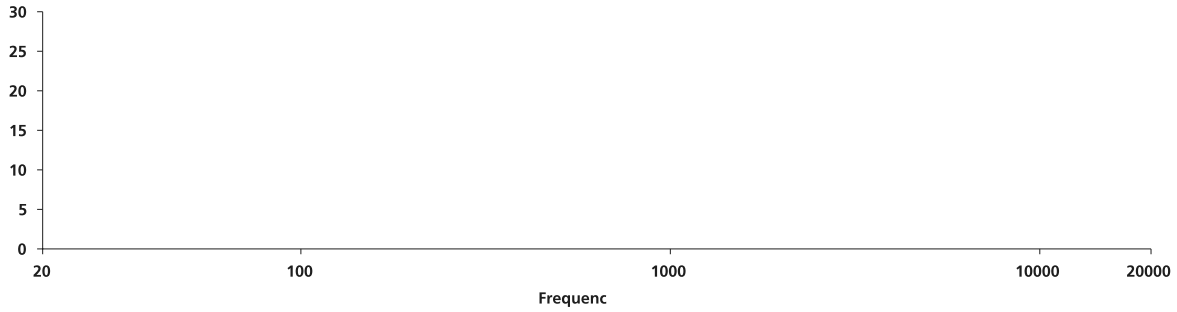

LT 6403
full-range loudspeaker

BOSE

LT 6403

full-range loudspeaker

Directivity Index and Q

LT 6403

full-range loudspeaker

Horizontal Plots