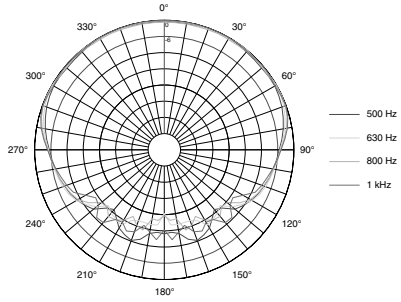

Coverage:

CSS8004

► CSS8004/CSS8008/CSS8018 Commercial Series Ceiling Speakers

Dimensions:

CSS8004