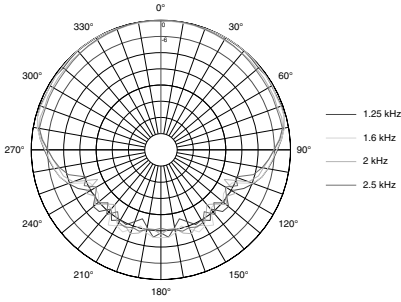

Coverage:

CSS8004

► CSS8004/CSS8008/CSS8018 Commercial Series Ceiling Speakers

Dimensions:

CSS8004