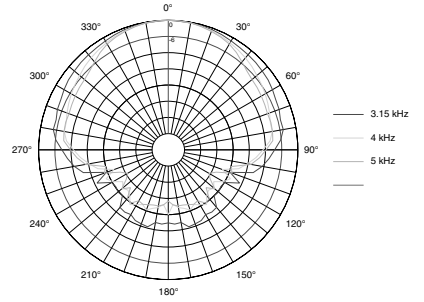

Coverage:

CSS8004

► CSS8004/CSS8008/CSS8018 Commercial Series Ceiling Speakers

Dimensions:

CSS8004